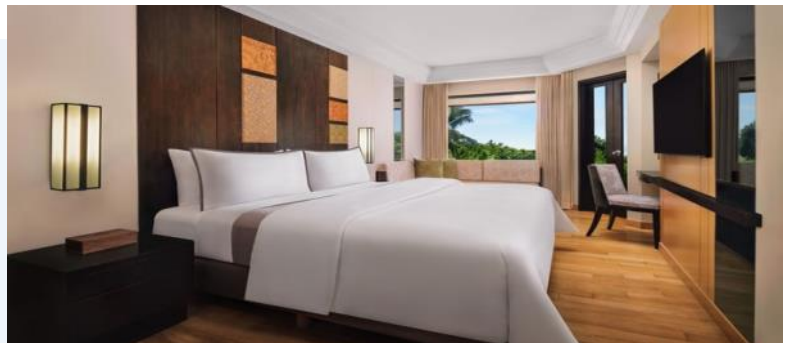

SALE ENDS 28 FEB 25
VALID FOR TRAVEL 1 APR — 20 DEC 25
SURCHARGES & BLACKOUT DATES APPLY

Stay 5 NIGHTS

from
\$1539* for 2 Adults
In a Deluxe Garden View Room
OR

Stay 5 Nights in a Family Suite

from
\$3740* for 2 Adults + 2 Kids under 12 Years
Including Unlimited Access to The Westin Family Kids Club
Plus Complimentary Kids Welcome Amenities on Arrival

Price Includes

Return Airport Transfers
Inclusive of Daily Breakfast
Complimentary Use of the Living Room for Early Arrival or
Late Departure
Separate Children Corner Available During Breakfast

***Conditions Apply:** Price is Based for 5 nights stay in a Deluxe Garden View Room for 2 Adults or a Family Suite for 2 Adults and 2 Kids under 12 Years.