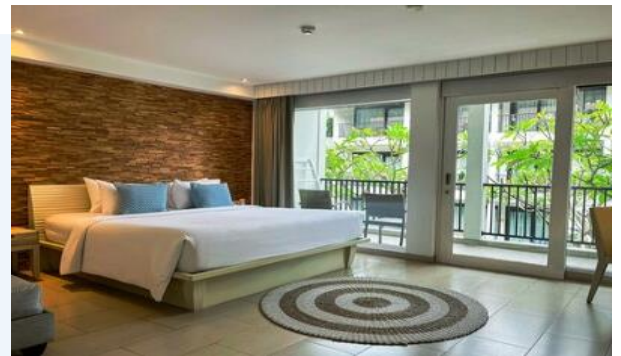

- 5 Nights Stay in a Deluxe Room
- Daily Breakfast
- Return Airport Transfers
- 1x Selected Cocktail/ a Glass of Wine (House Pouring) or Beer for a Minimum 5 Nights Stay
- 10% Discount of Food and Beverage (Exclude Alcohol)
- 10% Discount of Spa Treatment